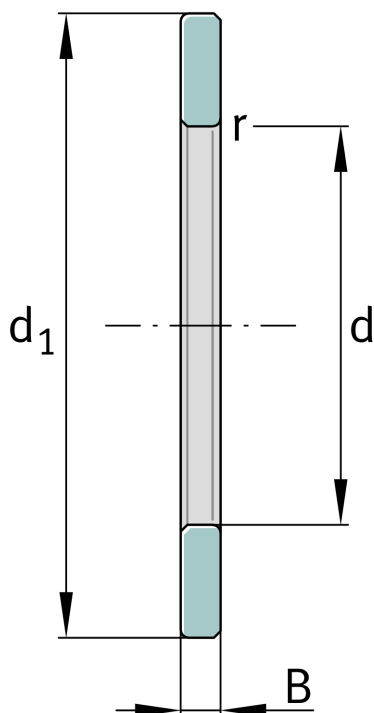

**WS89310**

Shaft locating washer

Schaeffler ID:
0000256660000Axial cylindrical roller bearings 893, single
direction, comprising K893, GS, WS

Technical information

**Main Dimensions & Performance Data**

d	50 mm	Bore diameter
d ₁	95 mm	Lip diameter shaft washer
B	9.5 mm	Height shaft washer
	367.2 g	Weight

Mounting dimensions

r _{min}	1.1 mm	minimum chamfer dimension
------------------	--------	---------------------------